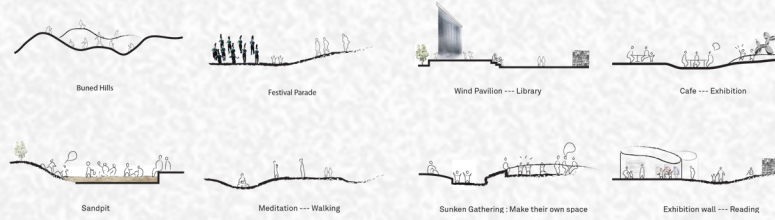

The new various architectural topography serves various possibilities of activities in the overlapped space. The proportion of these

5 programs and also the overlapped space is adjusted by the level of lightness upon the density pattern of MTNE and the time.

This MTNE, Material never has been existed, is the only one material to accommodate the various change of people's desire of space, activity in the city with high density. This kaleidoscope of light changes the people and the city, and get changed again by them.

Light --- Activity

Program	Light Level	Activity
Religion	■	Pray / Think
Urban Park	■ □	Talk / Feel the weather / Think / Walk
Library	■ □	Read / Search / Think / Walk
Exhibition	■ □	Look / Search / Appreciate / Think / Walk
Cafe	■ □	Talk / Eat / Cook / Feel the weather / Think / Smell coffee / Stay at one's space = their own temporary space

Depth --- Activity --- Light = Hyper Space Experience

Measurement : Lightness by the depth of space