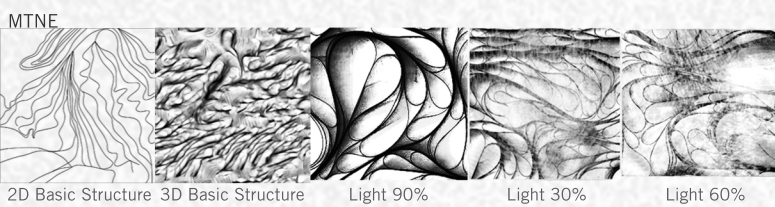

There is no volume, but only the kaleidoscope of light : Urban heterotopia space of hyper density beyond high-density in Seoul, Korea. But the 'Seoul-forest', the man-made forest on the deleted topography doesn't follow Seoul's urban character.

The new various architectural topography serves various possibilities of activities in the overlapped space. The proportion of these

5 programs and also the overlapped space is adjusted by the level of lightness upon the density pattern of MTNE and the time.

This MTNE, Material never has been existed, is the only one material to accommodate the various change of people's desire of space, activity in the city with high density. This kaleidoscope of light changes the people and the city, and get changed again by them.

Light --- Activity

Program	Light Level	Activity
Religion	■	Pray / Think
Urban Park	■ □	Talk / Feel the weather / Think / Walk
Library	■ □	Read / Search / Think / Walk
Exhibition	■ □	Look / Search / Appreciate / Think / Walk
Cafe	■ □	Talk / Eat / Cook / Feel the weather / Think / Smell coffee / Stay at one's space = their own temporary space

Depth --- Activity --- Light = Hyper Space Experience

Measurement : Lightness by the depth of space